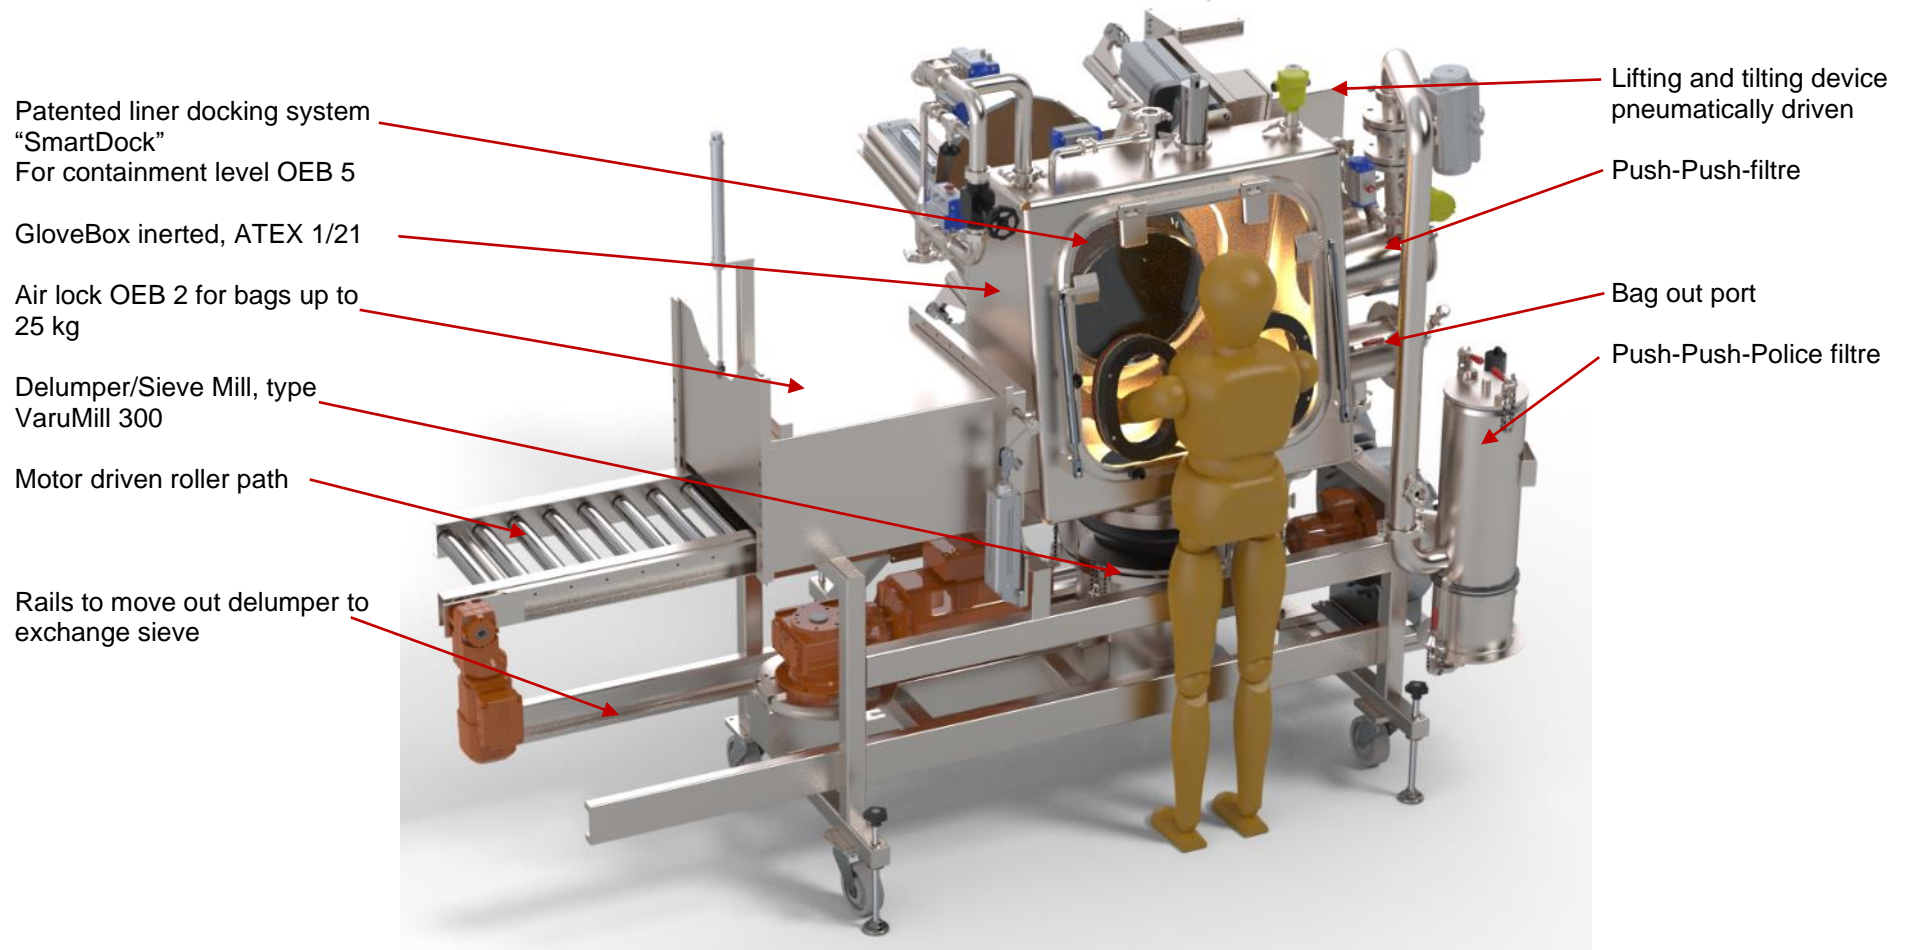

Combined Unloading station for drums (OEB 5) and bags (OEB 2) Type “SmartDock-Isolator”

Easiest liner docking with the unique, patented docking system “SmartDock-Advanced”

- Containment Docking
- Solids calibration
- Lift-and Tilting devices
- Container-and Drum Blending
- Filling / emptying / dosing